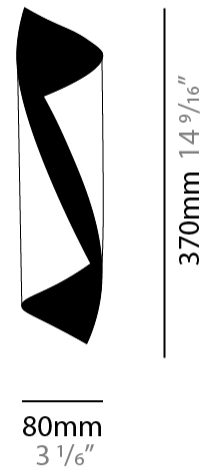

PROJECT
TYPE
SPECIFIER
QUANTITY
DATE

HUE SURFACE

D133062-

base number   Finish
Options

1. To build a product code in our configurator select the specify button on the base model # product page
2. To build a manual product code on this datasheet choose from the options listed below in blue font and add the suffix to the base model #

GENERAL

Series: HUE
Partner: Knikerboker
Division: Design
Installation: Surface
Product Type: Wall Surface
Mounting Location: Wall
Light Distribution: Direct / Indirect

PHYSICAL

Shape: Cylinder
Diameter (mm): 80
Diameter (in): 3 1/8
Height (mm): 370
Height (in): 14 9/16
Fixture Finish: EWH / EBK / MAN / COF / PRD / SLF / GLF / CLF / BRL / EWS / EWG / EWC / EWR / EBS / EBG / EBC / EBC / EBB / MAS / MAD / MAC / MAB / COS / CGO / CCL / CBL / PRS / PRG / PRC / PRB
Fixture Material: Metal

ELECTRICAL

Number of Lamps: 2
Lamp Type: LED Retrofit
Bulb Included: Bulb Not Included
Max. Wattage Per Lamp (W): 2.5
Lamp Base: G9
Input Voltage (V): 120

LED

OPTICAL

RATINGS AND CERTIFICATIONS

Certified By: Certified for North American Standards
IP rating: IP20